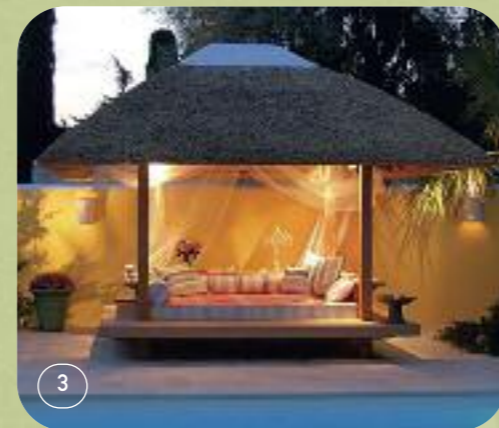

GAZEBOS AND BARS

DIMENSIONS TABLE IN CM

	ROUND
ARABIAN GAZEBO	320, 360, 400, 500
GAZEBOS & BARS	330, 380, 500