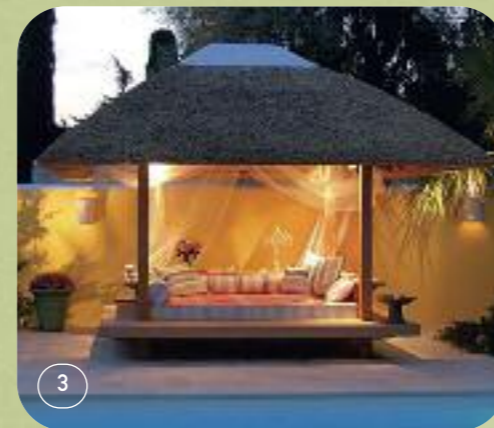

GAZEBOS AND BARS

DIMENSIONS TABLE IN CM

	ROUND
ARABIAN GAZEBO	320, 360, 400, 500
GAZEBOS & BARS	330, 380, 500